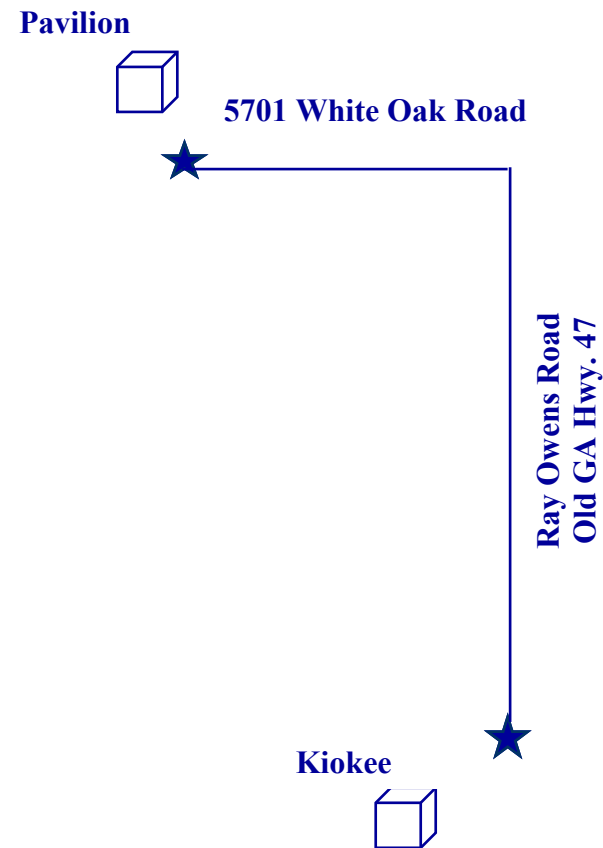

VBS Family Night
Thursday, June 13th
6:00 - 8:00 p.m.

Directions to the Pavilion

Childcare (Birth - 3 yrs.) available at
the main campus in
Building B at 5:45 p.m.

VBS Family Night
Thursday, June 13th
6:00 - 8:00 p.m.

Directions to the Pavilion

Childcare (Birth - 3 yrs.) available at
the main campus in
Building B at 5:45 p.m.