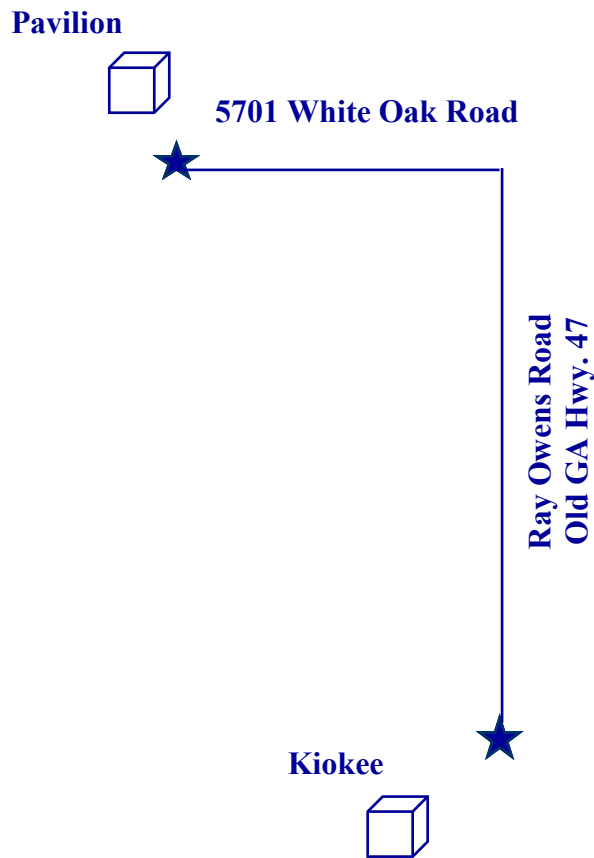

VBS Family Night
Thursday, June 13th
6:00 - 8:00 p.m.

Directions to the Pavilion

Childcare (Birth - 3 yrs.) available at
the main campus in
Building B at 5:45 p.m.

VBS Family Night
Thursday, June 13th
6:00 - 8:00 p.m.

Directions to the Pavilion

Childcare (Birth - 3 yrs.) available at
the main campus in
Building B at 5:45 p.m.